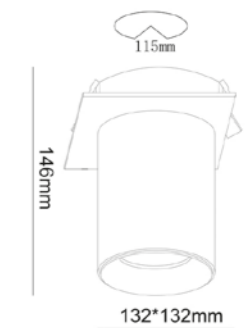

YLD-220V-20W COMPATIBLE PAR30