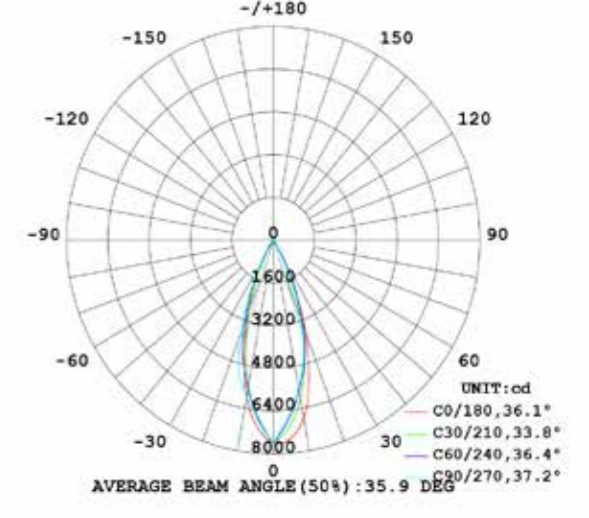

NO DIMMABLE **33W** **2,800 LUMEN** **38°** **3,000°K** **4,000°K**

REF	CHASSIS	CCT	ANG	POW	REG
YLD-072019	FBK	30K	38°	33W	AC
YLD-072033	FBK	40K	38°	33W	AC
YLD-027002	FBK	30K	15°	33W	AC
YLD-027125	FW	40K	15°	33W	AC