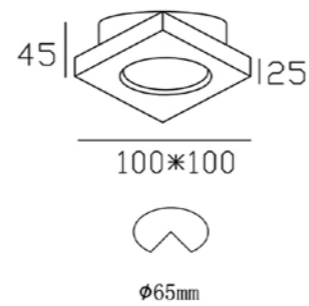

Series SC760R

SERIES DECO

REF	CHASSIS	LAMP
YLD-010288	A	GU10
YLD-010301	BK	GU10
YLD-010295	F	GU10

Series SC760SQ

SERIES DECO

REF	CHASSIS	LAMP
YLD-010257	A	GU10
YLD-010271	BK	GU10
YLD-010264	F	GU10