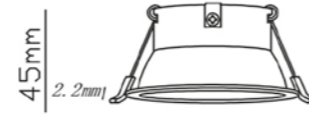

SERIES TECH

SERIE TÉCNICA PINTABLE
PAINTABLE TECHNICAL SERIES
SÉRIE TECHNIQUE À PEINDRE

CASQUILLO GU10 INCLUIDO
GU10 CAP INCLUDED
BOUCHON GU10 INCLUS

Series NC2152R

SERIES TECH

NC2152R-FW

NC2152R-FBK

ø90mm