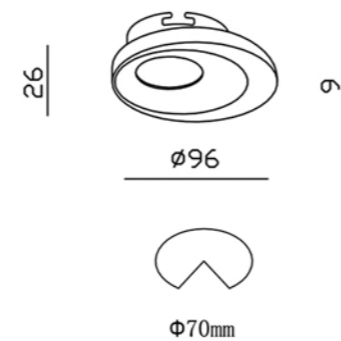

Series NC1777

SERIES DECO

NC1777-CH

NC1777-RC

NC1777-W

REF	CHASSIS	LAMP
YLD-000395	CH	GU10
YLD-000388	RC	GU10
YLD-000401	W	GU10

Series NC1760R

SERIES DECO