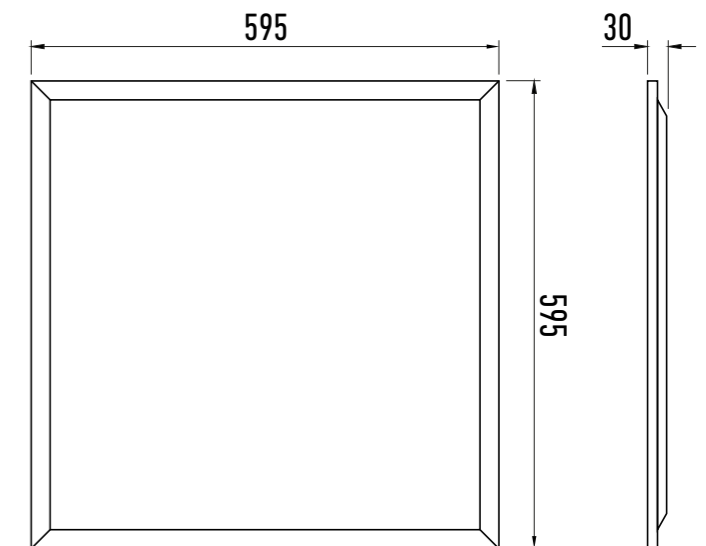

REGULACIONES DISPONIBLES: (CONSULTAR)

REF	CHASSIS	CCT	ANG	POW	REG	Lm	LONG
YLD-031955	W	40K	120°	40W	AC	4300	595x595mm
YLD-031962	W	57K	120°	40W	AC	4300	595x595mm