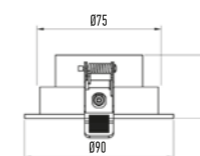

Series LC8103

REGULACIONES DISPONIBLES:

(CONSULTAR)

8W

640 LUMEN

15°

24°

38°

2.700°K

3.000°K

4.000°K

REF	CHASSIS	CCT	ANG	POW	REG
YLD-032273	CH	27K	15°	8W	AC
YLD-032280	CH	27K	24°	8W	AC
YLD-032235	CH	27K	38°	8W	AC
YLD-029099	CH	30K	15°	8W	AC
YLD-029280	CH	30K	24°	8W	AC
YLD-029112	CH	30K	38°	8W	AC
YLD-029105	CH	40K	15°	8W	AC
YLD-029297	CH	40K	24°	8W	AC
YLD-029129	CH	40K	38°	8W	AC

12W

900 LUMEN

15°

24°

38°

2.700°K

3.000°K

4.000°K

REF	CHASSIS	CCT	ANG	POW	REG
YLD-032297	CH	27K	15°	12W	AC
YLD-032303	CH	27K	24°	12W	AC
YLD-032242	CH	27K	38°	12W	AC
YLD-029136	CH	30K	15°	12W	AC
YLD-029303	CH	30K	24°	12W	AC
YLD-029150	CH	30K	38°	12W	AC
YLD-029143	CH	40K	15°	12W	AC
YLD-029310	CH	40K	24°	12W	AC
YLD-029167	CH	40K	38°	12W	AC

Accesorios LC8103

SERIE NC8229

REF	CHASSIS
YLD-029211	FW
YLD-029228	FBK

SERIE NC8228

REF	CHASSIS
YLD-029198	FW
YLD-029204	FBK

SERIE NC8221

REF	CHASSIS
YLD-029174	FW
YLD-029181	FBK