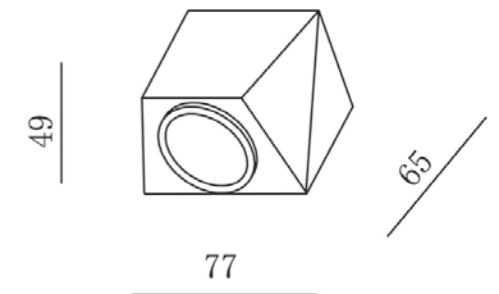

REF	CHASSIS	CCT	ANG	POW	REG
YLD-005772	W	30K	60°	5W	AC