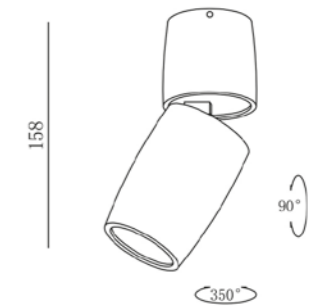

NC1801-M-W NC1801-M-BK NC1801-M-CH

REF	CHASSIS	LAMP
YLD-010141	W	GU10
YLD-022212	BK	GU10
YLD-022205	CH	GU10