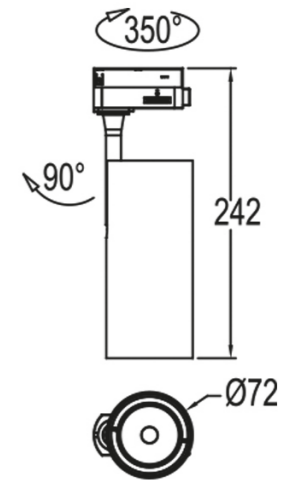

NO DIMMABLE **33W** **2,800 LUMEN** **15°** **3,000°K** **4,000°K**