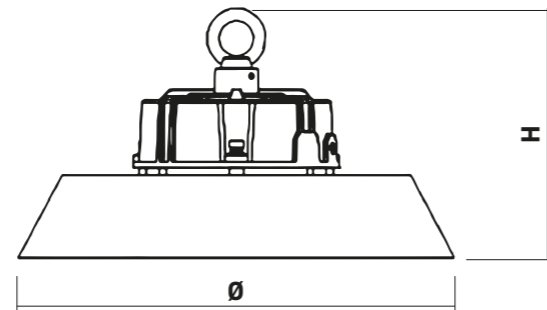

Series UFO PRO