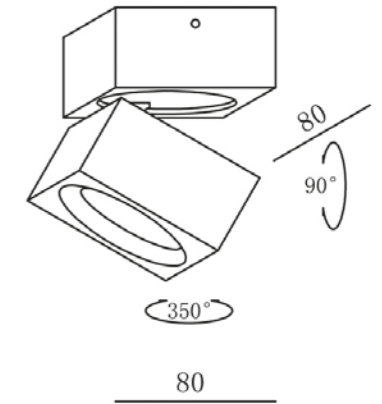

Series LC1329