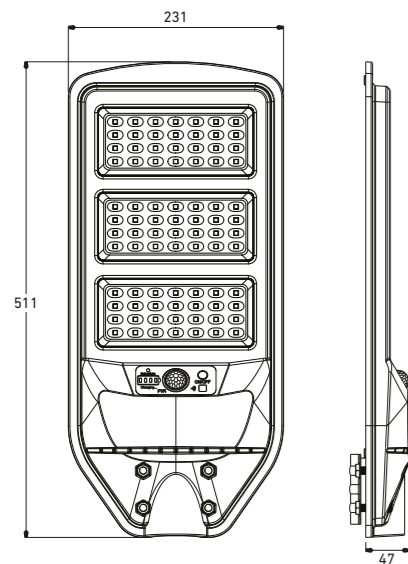

YLD-036929