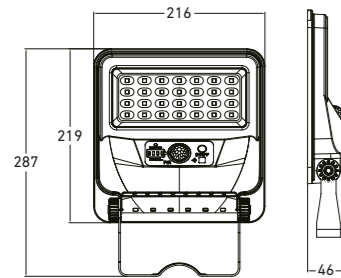

Series INTEGRATED SOLAR STREET LIGHT

YLD-036905