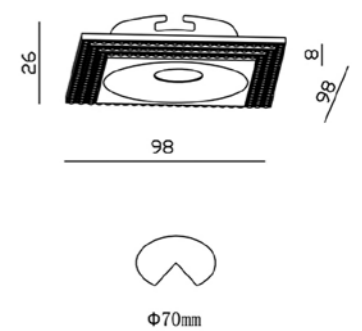

NC1769SQ-W

REF	CHASSIS	LAMP
YLD-000890	BK	GU10
YLD-000906	CH	GU10
YLD-000883	W	GU10