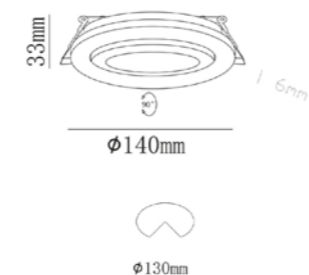

YLD-220V-20W COMPATIBLE PAR30

NC2116R-W