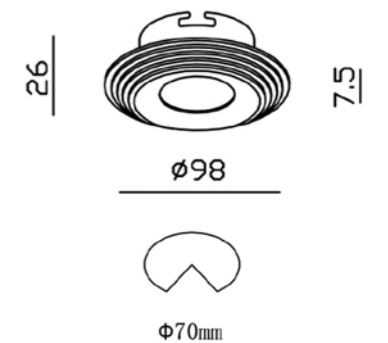

NC1760R-G

REF	CHASSIS	LAMP
YLD-000654	CH	GU10
YLD-000647	W	GU10
YLD-000661	G	GU10