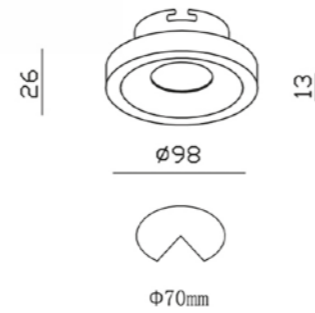

Series NC1772R

SERIES DECO

REF	CHASSIS	LAMP
YLD-000623	CH	GU10
YLD-000616	W	GU10

Series NC1772SQ

SERIES DECO

REF	CHASSIS	LAMP
YLD-000593	CH	GU10
YLD-000586	W	GU10

Series NC1765R

SERIES DECO

REF	CHASSIS	LAMP
YLD-000487	CH	GU10
YLD-000470	W	GU10
YLD-014279	RC	GU10

Series NC1765SQ

SERIES DECO

REF	CHASSIS	LAMP
YLD-000432	CH	GU10
YLD-000425	W	GU10
YLD-000456	RC	GU10