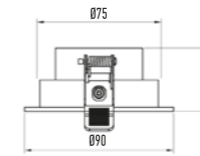

Series LC8103

REGULACIONES DISPONIBLES:

(CONSULTAR)

8W

640 LUMEN

15°

24°

38°

2.700°K

3.000°K

4.000°K

REF	CHASSIS	CCT	ANG	POW	REG
YLD-032273	CH	27K	15°	8W	AC
YLD-032280	CH	27K	24°	8W	AC
YLD-032235	CH	27K	38°	8W	AC
YLD-029099	CH	30K	15°	8W	AC
YLD-029280	CH	30K	24°	8W	AC
YLD-029112	CH	30K	38°	8W	AC
YLD-029105	CH	40K	15°	8W	AC
YLD-029297	CH	40K	24°	8W	AC
YLD-029129	CH	40K	38°	8W	AC

12W

900 LUMEN

15°

24°

38°

2.700°K

3.000°K

4.000°K

REF	CHASSIS	CCT	ANG	POW	REG
YLD-032297	CH	27K	15°	12W	AC
YLD-032303	CH	27K	24°	12W	AC
YLD-032242	CH	27K	38°	12W	AC
YLD-029136	CH	30K	15°	12W	AC
YLD-029303	CH	30K	24°	12W	AC
YLD-029150	CH	30K	38°	12W	AC
YLD-029143	CH	40K	15°	12W	AC
YLD-029310	CH	40K	24°	12W	AC
YLD-029167	CH	40K	38°	12W	AC

Accesorios LC8103

SERIE NC8229

REF	CHASSIS
YLD-029211	FW
YLD-029228	FBK

SERIE NC8228

REF	CHASSIS
YLD-029198	FW
YLD-029204	FBK

SERIE NC8221

REF	CHASSIS
YLD-029174	FW
YLD-029181	FBK