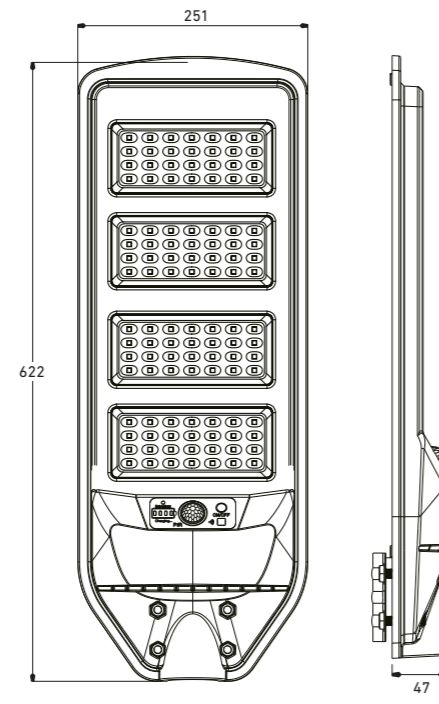

YLD-036936

REF	LUMENS	CCT	BATERIA	VOLTAGE	mAh	QTY
YLD-036905	600 LM	5000	LifeP04	3.2V	4000	20
YLD-036912	1300LM	5000	LifeP04	3.2V	8000	10
YLD-036929	1900LM	5000	LifeP04	3.2V	12000	8
YLD-036936	2350LM	5000	LifeP04	3.2V	15000	8
REF	DESCRIPCIÓN					QTY
YLD-036943	SOPORTE DE PARED / STREET LAMP POLE Ø48mm, L380mm					1