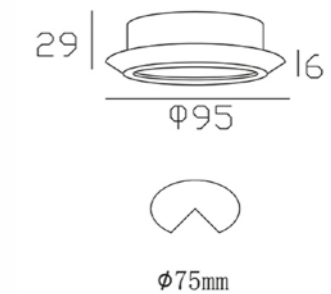

Series LC1453

LC1453-BK