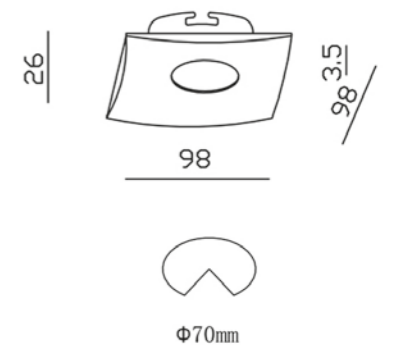

Series NC1772R

SERIES DECO

REF	CHASSIS	LAMP
YLD-000623	CH	GU10
YLD-000616	W	GU10

Series NC1772SQ

SERIES DECO

REF	CHASSIS	LAMP
YLD-000593	CH	GU10
YLD-000586	W	GU10

Series NC1765R

SERIES DECO

REF	CHASSIS	LAMP
YLD-000487	CH	GU10
YLD-000470	W	GU10
YLD-014279	RC	GU10

Series NC1765SQ

SERIES DECO

REF	CHASSIS	LAMP
YLD-000432	CH	GU10
YLD-000425	W	GU10
YLD-000456	RC	GU10