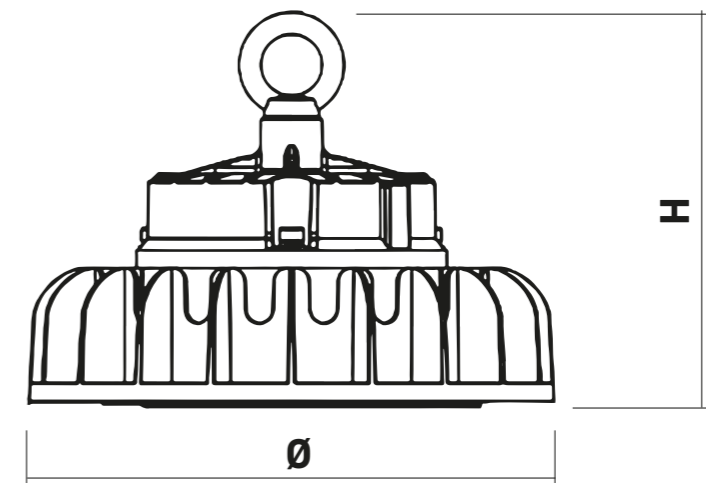

REF	POW	CCT	ANG	REG	LED	ØxH (mm)	Lm	DRIVER
E8-1672	150W	50K	120°	0-10V	BRIDGELUX	Ø215x161mm	19500	LIFUD
E8-1689	200W	50K	120°	0-10V	BRIDGELUX	Ø245x175mm	26000	LIFUD