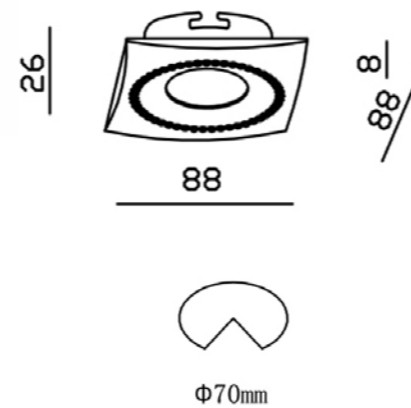

REF	CHASSIS	LAMP
YLD-000852	BK	GU10