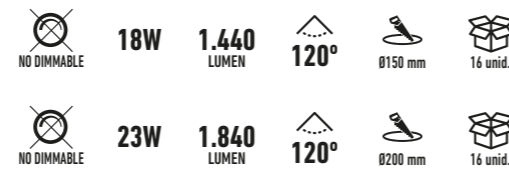

REF	CHASSIS	CCT	ANG	POW	REG	Lm	Ø In	Ø Out
	YLD-007073	CH	40K	120°	11W	AC	880	115mm	129mm
	YLD-007134	CH	40K	120°	15W	AC	1200	130mm	144mm
	YLD-007165	CH	40K	120°	18W	AC	1440	150mm	164mm
	YLD-007226	CH	40K	120°	23W	AC	1840	200mm	209mm

	REF	CHASSIS	CCT	ANG	POW	REG	Lm	Ø In	Ø Out
	YLD-007097	G	30K	120°	11W	AC	880	115mm	129mm
	YLD-022199	G	30K	120°	15W	AC	1200	130mm	144mm
	YLD-017843	G	30K	120°	18W	AC	1440	150mm	164mm
	YLD-007240	G	30K	120°	23W	AC	1840	200mm	209mm