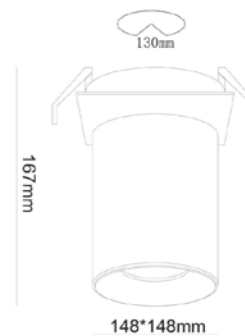

YLD-220V-20W COMPATIBLE PAR30