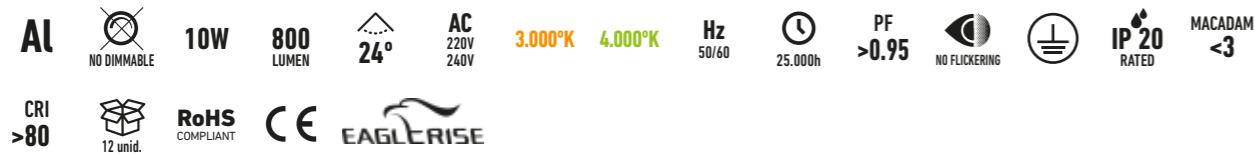

Series LC1284

LC1284-W

LC1284-CH

REGULACIONES DISPONIBLES:

(CONSULTAR)

REF	CHASSIS	CCT	ANG	POW	REG
YLD-009749	W	30K	24°	10W	AC
YLD-009756	W	40K	24°	10W	AC
YLD-009862	CH	30K	24°	10W	AC
YLD-009879	CH	40K	24°	10W	AC