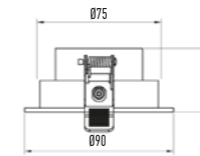

Series LC8103

REGULACIONES DISPONIBLES:

(CONSULTAR)

8W

640 LUMEN

15°

24°

38°

2.700°K

3.000°K

4.000°K

REF	CHASSIS	CCT	ANG	POW	REG
YLD-032273	CH	27K	15°	8W	AC
YLD-032280	CH	27K	24°	8W	AC
YLD-032235	CH	27K	38°	8W	AC
YLD-029099	CH	30K	15°	8W	AC
YLD-029280	CH	30K	24°	8W	AC
YLD-029112	CH	30K	38°	8W	AC
YLD-029105	CH	40K	15°	8W	AC
YLD-029297	CH	40K	24°	8W	AC
YLD-029129	CH	40K	38°	8W	AC

12W

900 LUMEN

15°

24°

38°

2.700°K

3.000°K

4.000°K

REF	CHASSIS	CCT	ANG	POW	REG
YLD-032297	CH	27K	15°	12W	AC
YLD-032303	CH	27K	24°	12W	AC
YLD-032242	CH	27K	38°	12W	AC
YLD-029136	CH	30K	15°	12W	AC
YLD-029303	CH	30K	24°	12W	AC
YLD-029150	CH	30K	38°	12W	AC
YLD-029143	CH	40K	15°	12W	AC
YLD-029310	CH	40K	24°	12W	AC
YLD-029167	CH	40K	38°	12W	AC

Accesorios LC8103

SERIE NC8229

REF	CHASSIS
YLD-029211	FW
YLD-029228	FBK

SERIE NC8228

REF	CHASSIS
YLD-029198	FW
YLD-029204	FBK

SERIE NC8221

REF	CHASSIS
YLD-029174	FW
YLD-029181	FBK