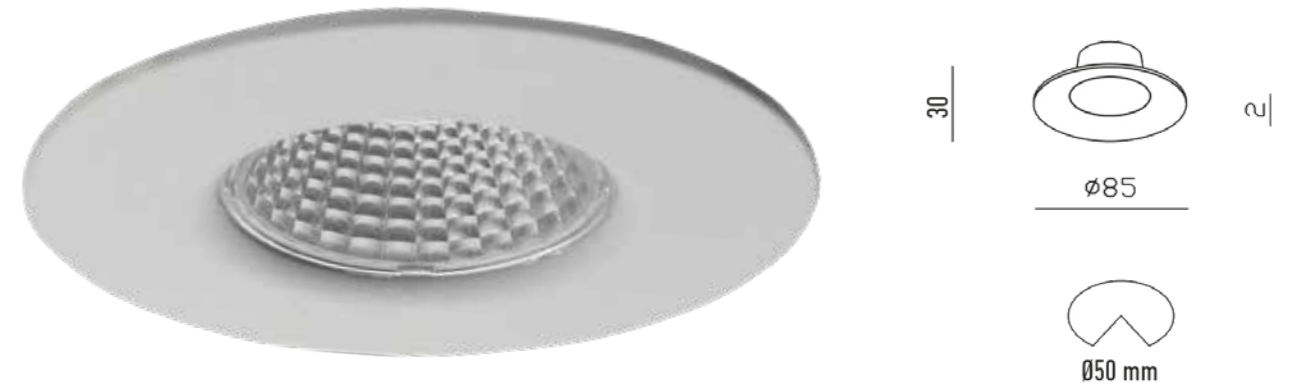

REF	CHASSIS	CCT	ANG	POW	REG	Ø In	Ø Out
YLD-001095	W	30K	60°	5W	AC	50mm	85mm
YLD-001101	W	40K	60°	5W	AC	50mm	85mm
YLD-001118	W	60K	60°	5W	AC	50mm	85mm