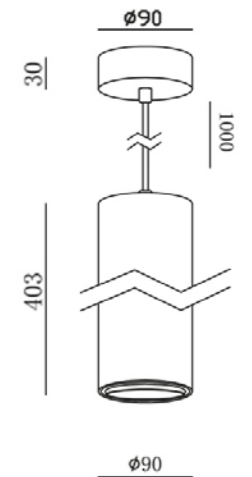

LC1285-W

LC1285-CH

REGULACIONES DISPONIBLES:

(CONSULTAR)