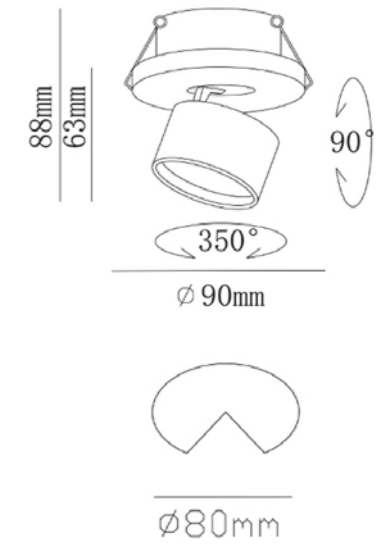

Series LC260