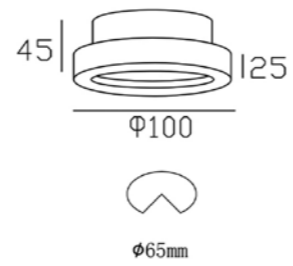

Series SC760R

SERIES DECO

REF	CHASSIS	LAMP
YLD-010288	A	GU10
YLD-010301	BK	GU10
YLD-010295	F	GU10

Series SC760SQ

SERIES DECO

REF	CHASSIS	LAMP
YLD-010257	A	GU10
YLD-010271	BK	GU10
YLD-010264	F	GU10