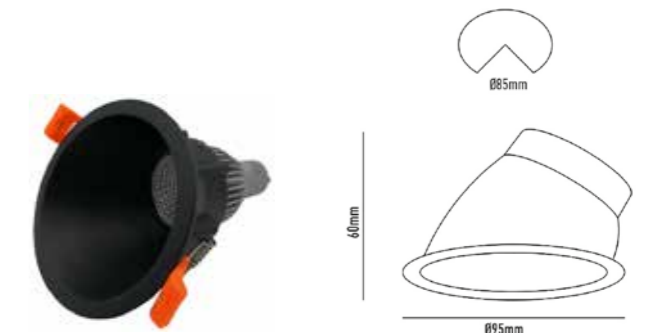

NC1201R-FW

NC1201R-FBK

REF	CHASSIS	LAMP
YLD-028993	FW	GU10
YLD-029006	FBK	GU10

Series NC913L

SERIES TECH

NC913L-FW

NC913L-FBK

REF	CHASSIS	LAMP
YLD-022991	FW	GU10
YLD-026623	FBK	GU10