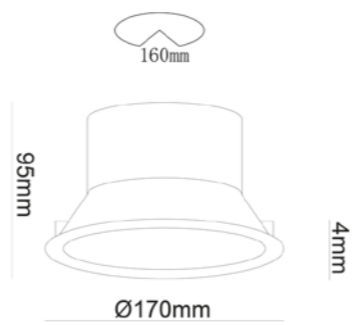

Series NC2138

YLD-220V-20W COMPATIBLE PAR30

YLD-220V-35W COMPATIBLE QR111

REF	CHASSIS	LAMP
YLD-025015	FBK	YLD-220V-20W
YLD-021116	FW	YLD-220V-20W
YLD-025022	FBK	YLD-220V-35W
YLD-021109	FW	YLD-220V-35W

PINTABLE
PAINTABLE
À PEINDRE

Series NC2156

YLD-220V-20W COMPATIBLE PAR30

YLD-220V-35W COMPATIBLE QR111

REF	CHASSIS	LAMP
YLD-025077	FBK	YLD-220V-20W
YLD-024018	FW	YLD-220V-20W
YLD-025084	FBK	YLD-220V-35W
YLD-024025	FW	YLD-220V-35W