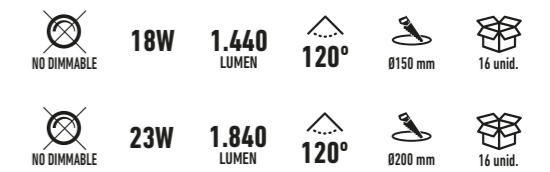

Series LC1484R

REF	CHASSIS	CCT	ANG	POW	REG	Lm	Ø In	Ø Out
YLD-007288	CH	40K	120°	11W	AC	880	115mm	129mm
YLD-007349	CH	40K	120°	15W	AC	1200	130mm	144mm
YLD-007370	CH	40K	120°	18W	AC	1440	150mm	164mm
YLD-007431	CH	40K	120°	23W	AC	1840	200mm	209mm