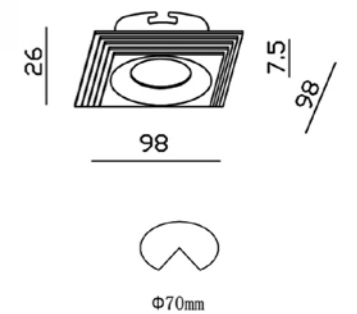

REF	CHASSIS	LAMP
YLD-000685	CH	GU10
YLD-000678	W	GU10