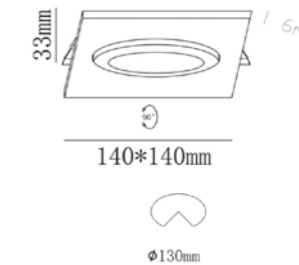

YLD-220V-20W COMPATIBLE PAR30

NC2116SQ-W