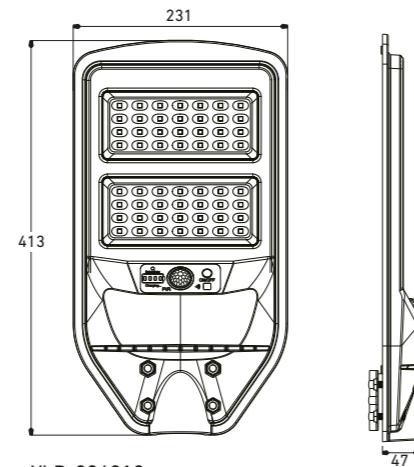

YLD-036912