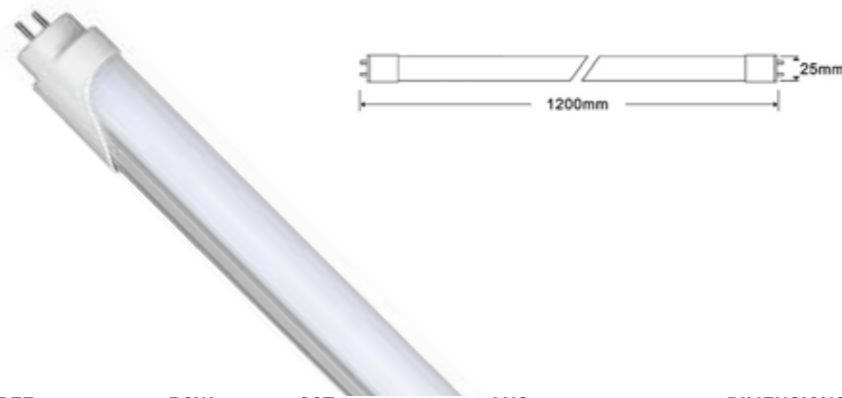

TUBO LED | ALUMINIO + PC

30.000h
ON/OFF
x 100.000
AC
220V
240V
Hz
50/60
IP 65
RATED
4.000°K
6.500°K
CRI >80
CE
RoHS
COMPLIANT

REF	POW	CCT	ANG	DIMENSIONS	Lm
000081	18W	4000K	180°	Ø25X1200MM	1800LM
LYE-9051	20W	6500K	180°	Ø25X1200MM	1800LM
000104	24W	4000K	180°	Ø25X1500MM	2400LM

TUBO LED | PLÁSTICO

50.000h
ON/OFF
x 50.000
AC
180V
240V
Hz
50/60
IP 20
RATED
4.000°K
6.000°K
CRI >80
CE
RoHS
COMPLIANT