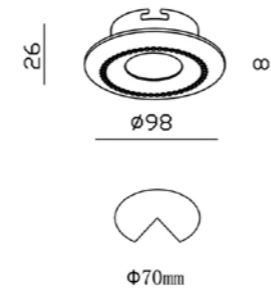

REF	CHASSIS	LAMP
YLD-000838	CH	GU10
YLD-000814	W	GU10