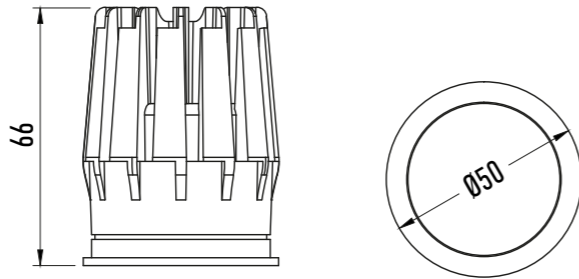

REGULACIONES DISPONIBLES:

(CONSULTAR)

8W

640 LUMEN

15°

24°

38°

2.700°K

3.000°K

4.000°K

REF	CHASSIS	CCT	ANG	POW	REG
YLD-032273	CH	27K	15°	8W	AC
YLD-032280	CH	27K	24°	8W	AC
YLD-032235	CH	27K	38°	8W	AC
YLD-029099	CH	30K	15°	8W	AC
YLD-029280	CH	30K	24°	8W	AC
YLD-029112	CH	30K	38°	8W	AC
YLD-029105	CH	40K	15°	8W	AC
YLD-029297	CH	40K	24°	8W	AC
YLD-029129	CH	40K	38°	8W	AC

12W

900 LUMEN

15°

24°

38°

2.700°K

3.000°K

4.000°K

REF	CHASSIS	CCT	ANG	POW	REG
YLD-032297	CH	27K	15°	12W	AC
YLD-032303	CH	27K	24°	12W	AC
YLD-032242	CH	27K	38°	12W	AC
YLD-029136	CH	30K	15°	12W	AC
YLD-029303	CH	30K	24°	12W	AC
YLD-029150	CH	30K	38°	12W	AC
YLD-029143	CH	40K	15°	12W	AC
YLD-029310	CH	40K	24°	12W	AC
YLD-029167	CH	40K	38°	12W	AC