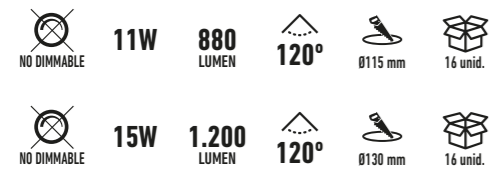

REF	CHASSIS	CCT	ANG	POW	REG	Lm	Ø In	Ø Out
	YLD-007073	CH	40K	120°	11W	AC	880	115mm	129mm
	YLD-007134	CH	40K	120°	15W	AC	1200	130mm	144mm
	YLD-007165	CH	40K	120°	18W	AC	1440	150mm	164mm
	YLD-007226	CH	40K	120°	23W	AC	1840	200mm	209mm

	REF	CHASSIS	CCT	ANG	POW	REG	Lm	Ø In	Ø Out
	YLD-007097	G	30K	120°	11W	AC	880	115mm	129mm
	YLD-022199	G	30K	120°	15W	AC	1200	130mm	144mm
	YLD-017843	G	30K	120°	18W	AC	1440	150mm	164mm
	YLD-007240	G	30K	120°	23W	AC	1840	200mm	209mm