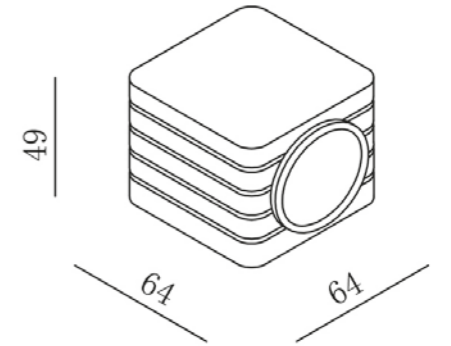

Series LC1400

REF	CHASSIS	CCT	ANG	POW	REG
YLD-008117	W	30K	60°	5W	AC
YLD-008209	FBK	30K	60°	5W	AC

Series LC1490 | Series LC1492

REF	CHASSIS	CCT	ANG	POW	REG
YLD-005680	W	30K	60°	5W	AC

REF	CHASSIS	CCT	ANG	POW	REG
YLD-005772	W	30K	60°	5W	AC