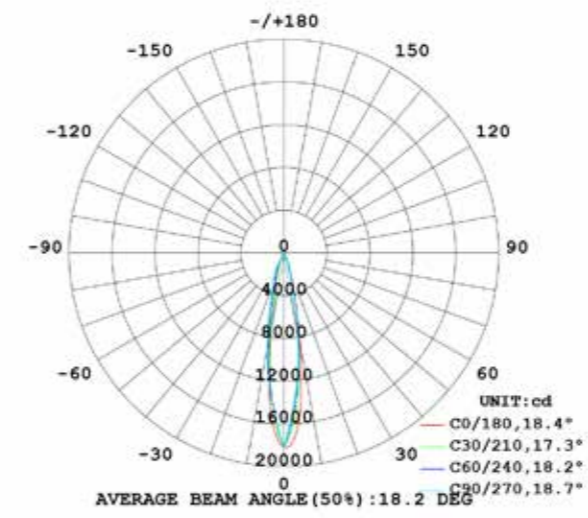

NO DIMMABLE **33W** **2,800 LUMEN** **15°** **3,000°K** **4,000°K**