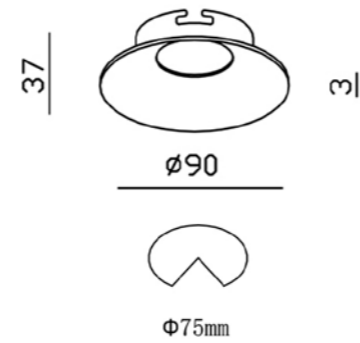

NC1825-M-W

REF	CHASSIS	LAMP
YLD-017614	BK	GU10
YLD-000715	CH	GU10
YLD-000708	W	GU10