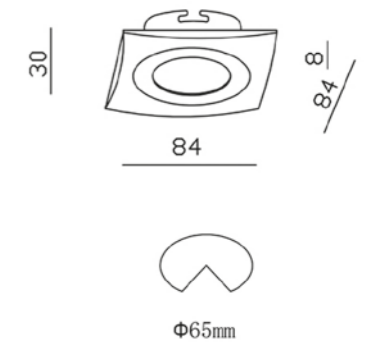

NC902-Q

REF	CHASSIS	LAMP
YLD-000371	CH	GU10
YLD-000357	P	GU10
YLD-000364	Q	GU10