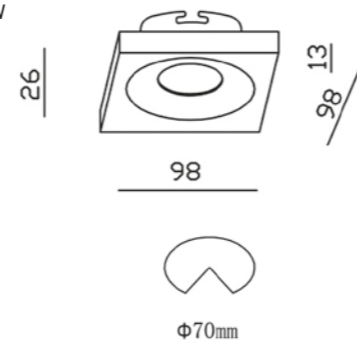

NC1772SQ-W