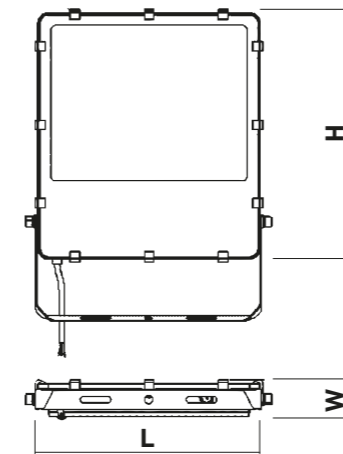

Series PROYECTOR EFFICIENT

Series PROYECTOR EFFICIENT

- **Al**
- **AC**
  100V
  240V
- **50.000h**
- **Hz**
  50/60
- **4.000°K**
- **5.700°K**
- **IP 65**
  RATED
- **NO DIMMABLE**
- **NO FLICKERING**
- **IK08**
- **PF >0.95**
- **L70**
  50.000h
- **MACADAM <5**
- **RoHS COMPLIANT**
- **CE**
- **5 AÑOS GARANTÍA**

LUMILEDS MOSO®

REF	POW	CCT	ANG	LED	LxHxW (mm)	Lm	DRIVER
035557	50W	57K	120°	LUMILEDS	211x281x45mm	6500	MOSO
035564	100W	40K	120°	LUMILEDS	252x356x50mm	13000	MOSO
035571	100W	57K	120°	LUMILEDS	252x356x50mm	13000	MOSO
035588	150W	40K	120°	LUMILEDS	322x400x53mm	19500	MOSO
035595	150W	57K	120°	LUMILEDS	322x400x53mm	19500	MOSO
035601	200W	40K	120°	LUMILEDS	361x457x54mm	26000	MOSO
035618	200W	57K	120°	LUMILEDS	361x457x54mm	26000	MOSO