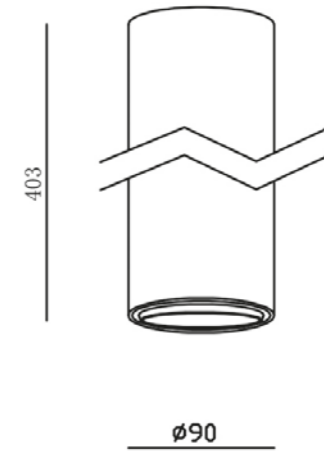

REGULACIONES DISPONIBLES:

(CONSULTAR)