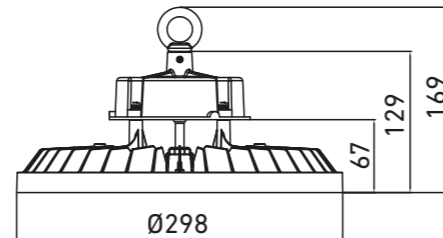

REF	POW. SWITCHABLE WATTAGE	LUMENS	CCT	QTY
YLD-037100	100w/150w/200w	16.000lm/24.000lm/32.000lm	3CCT 3000K/4000K/5000K	1