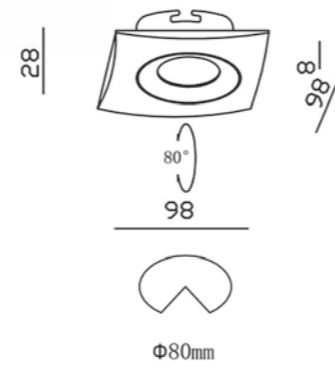

REF	CHASSIS	LAMP
YLD-000777	CH	GU10
YLD-000760	W	GU10