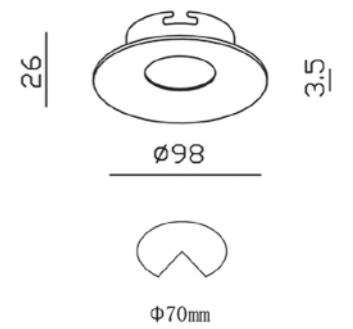

Series NC1772R

SERIES DECO

REF	CHASSIS	LAMP
YLD-000623	CH	GU10
YLD-000616	W	GU10

Series NC1772SQ

SERIES DECO

REF	CHASSIS	LAMP
YLD-000593	CH	GU10
YLD-000586	W	GU10

Series NC1765R

SERIES DECO

REF	CHASSIS	LAMP
YLD-000487	CH	GU10
YLD-000470	W	GU10
YLD-014279	RC	GU10

Series NC1765SQ

SERIES DECO

REF	CHASSIS	LAMP
YLD-000432	CH	GU10
YLD-000425	W	GU10
YLD-000456	RC	GU10