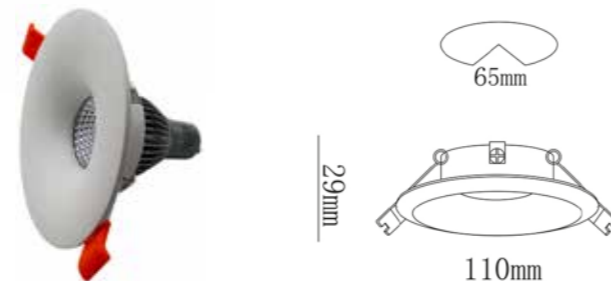

REF	CHASSIS	LAMP
YLD-022656	FW	GU10
YLD-022649	FBK	GU10