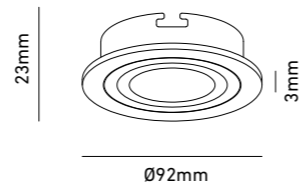

NC3014SQ-BU

Ø92mm

Ø80mm